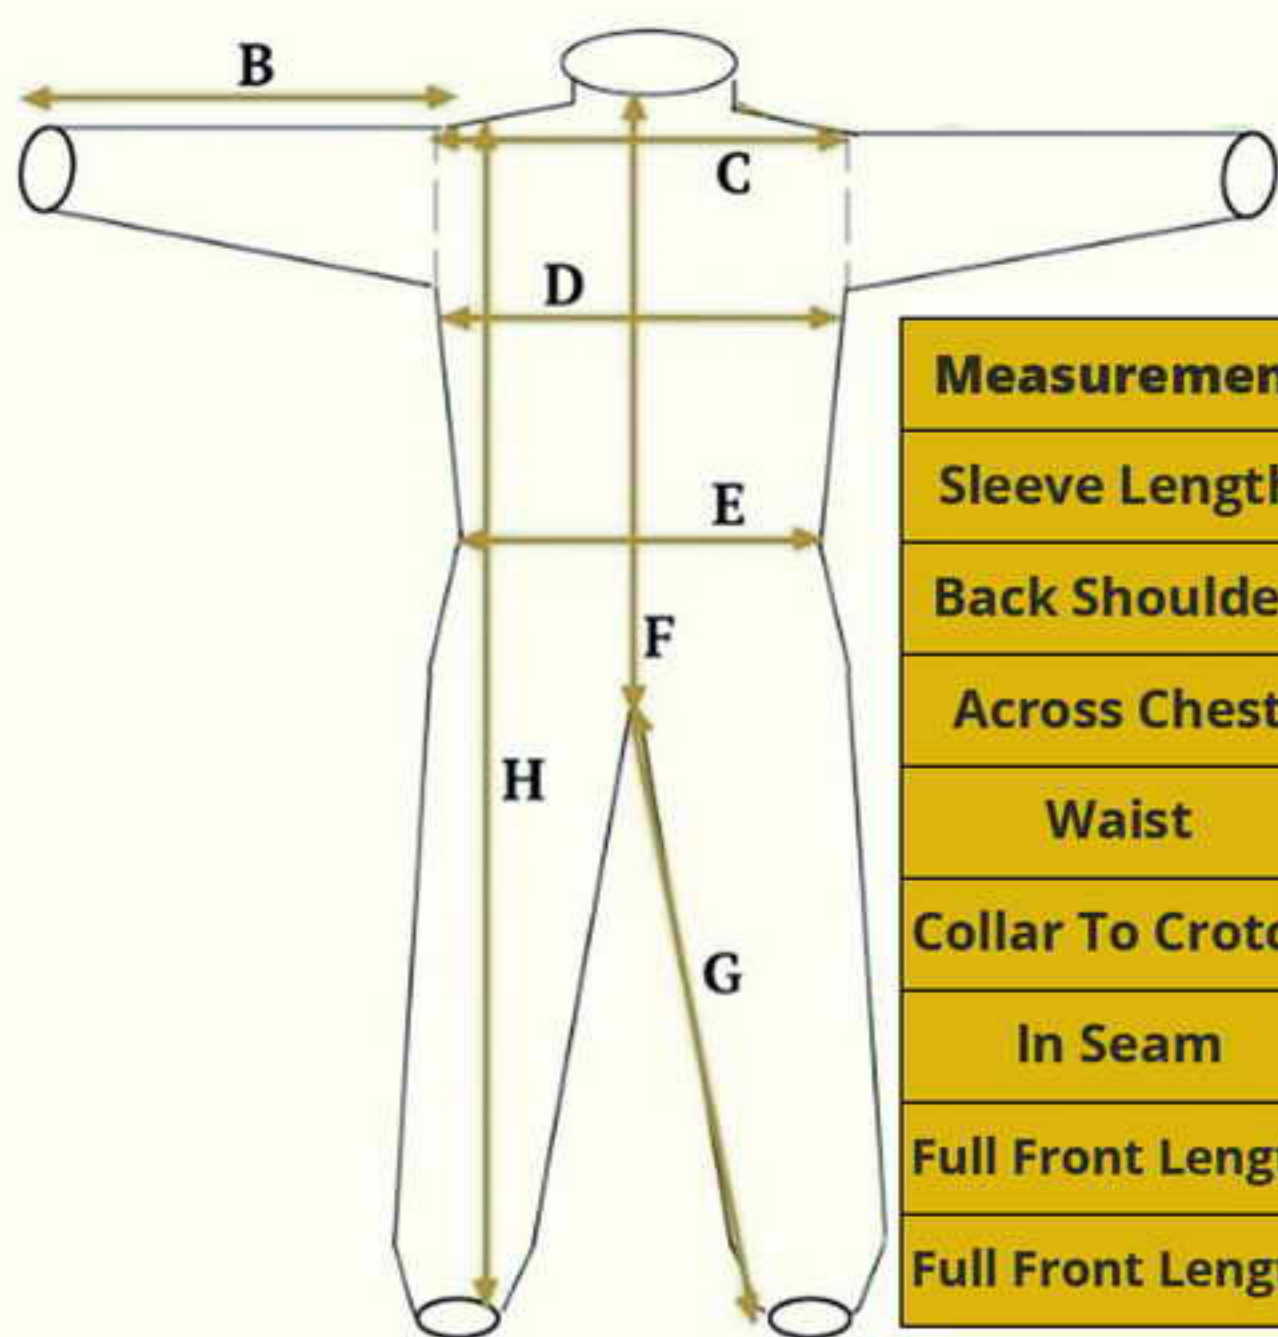

# BEEKEEPING SUIT SIZE CHART

www.beesafety.net

info@beesafety.net