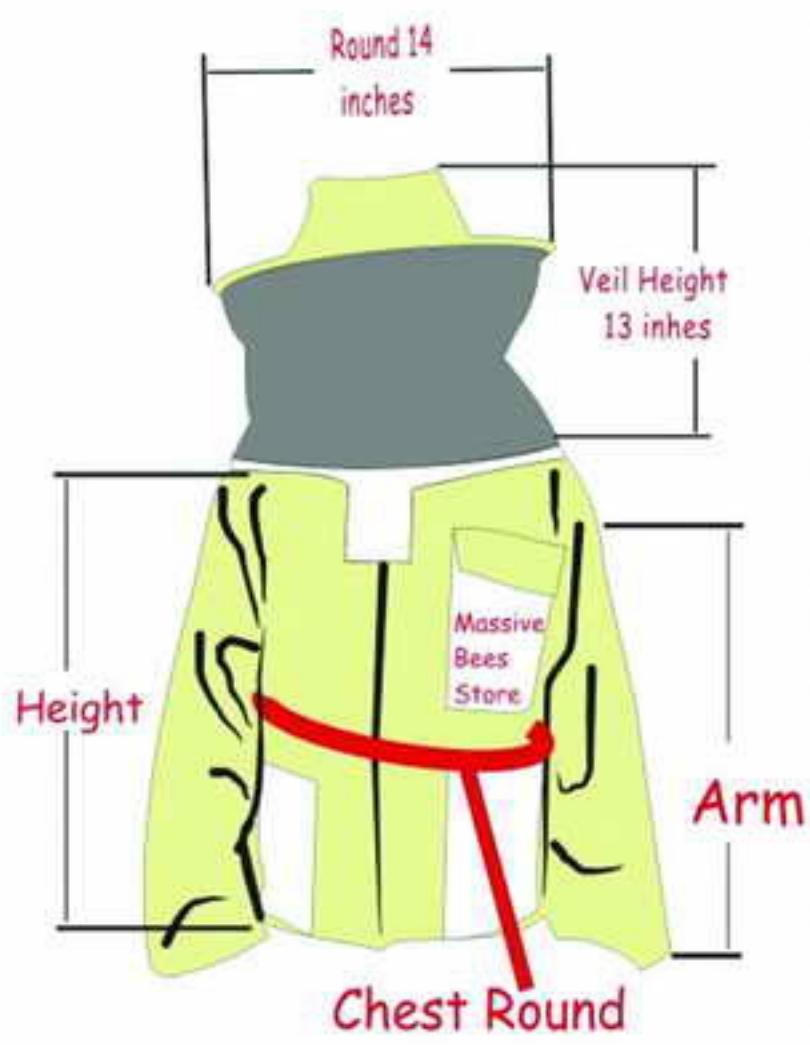

Measurement	XXS	XS	S	M	L	XL	2XL	3XL	4XL
Sleeve Length	20.75	21.5	22.25	23	23.5	24.25	25	25.75	26.5
Back Shoulder	20	21	22	23	24	25	26	27	28
Across Chest	19.5	20.5	21.5	22.5	23.5	24.5	25.5	26.5	27.5
Waist	17.5	18.5	19.5	20.5	21.5	22.5	23.5	24.5	25.5
Full Front Length	26	27	28	29	30	31	32	33	34

www.beesafety.net

info@beesafety.net